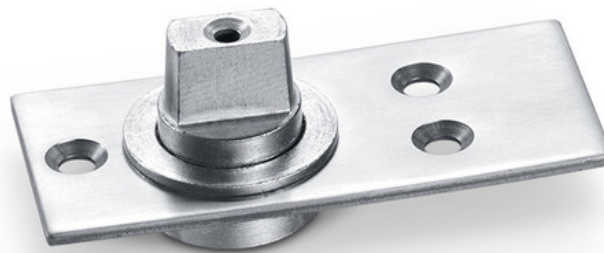

Product data sheet

DL-FL *

Floor-mounted pivot bearing with flat conical bolts (FL)

AREAS OF APPLICATION

→ In connection with corner fittings for all-glass doors

PRODUCT FEATURES

→ Stainless steel

TECHNICAL DATA

Productname	DL-FL *
Hold-open of fire protection doors	No

VARIANTS / ORDER INFO

Designation	Description	Ident-No.	Colour
GEZE DL-FL *	Floor-mounted pivot bearing with flat conical bolts (FL)	135393	Stainless steel